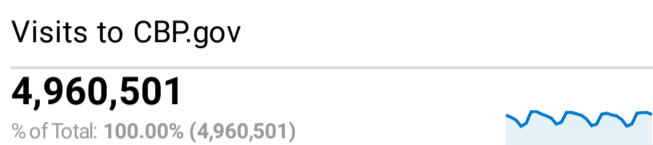

Web Search Metrics-CBP.gov

Jun 1, 2022 - Jun 30, 2022

All Users
100.00% Sessions

Organic Search Traffic

Full Referrer	Sessions
google	2,188,104
bing	129,262
yahoo	40,049
duckduckgo	24,742
baidu	2,954
ecosia.org	2,329
naver	426
aol	197
qwant.com	189
yandex	47

Avg. Visits per Visitor