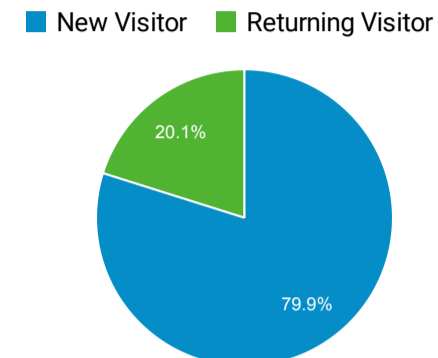

Web Search Metrics-CBP.gov

Jun 1, 2022 - Jun 30, 2022

All Users
100.00% Sessions

Organic Search Traffic

Full Referrer	Sessions
google	2,188,104
bing	129,262
yahoo	40,049
duckduckgo	24,742
baidu	2,954
ecosia.org	2,329
naver	426
aol	197
qwant.com	189
yandex	47

Avg. Visits per Visitor