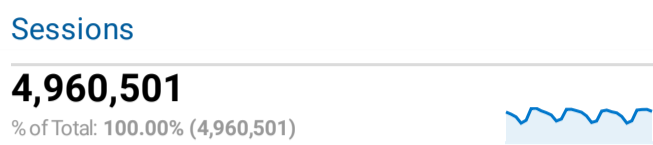

Web Search Metrics-CBP.gov

Jun 1, 2022 - Jun 30, 2022

All Users
100.00% Sessions

Organic Search Traffic

Full Referrer	Sessions
google	2,188,104
bing	129,262
yahoo	40,049
duckduckgo	24,742
baidu	2,954
ecosia.org	2,329
naver	426
aol	197
qwant.com	189
yandex	47

Avg. Visits per Visitor