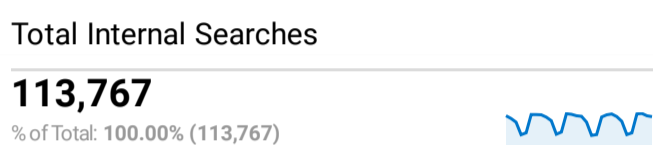

Web Search Metrics-CBP.gov

Jun 1, 2022 - Jun 30, 2022

All Users
100.00% Sessions

Organic Search Traffic

Full Referrer	Sessions
google	2,188,104
bing	129,262
yahoo	40,049
duckduckgo	24,742
baidu	2,954
ecosia.org	2,329
naver	426
aol	197
qwant.com	189
yandex	47

Avg. Visits per Visitor