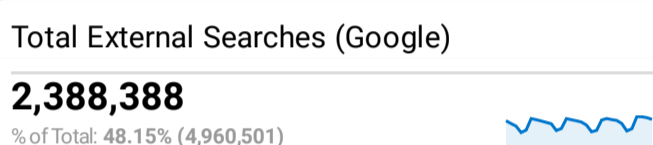

Web Search Metrics-CBP.gov

Jun 1, 2022 - Jun 30, 2022

All Users
100.00% Sessions

Organic Search Traffic

Full Referrer	Sessions
google	2,188,104
bing	129,262
yahoo	40,049
duckduckgo	24,742
baidu	2,954
ecosia.org	2,329
naver	426
aol	197
qwant.com	189
yandex	47