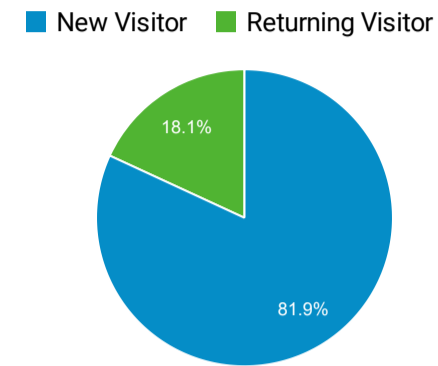

Shared URL	Sessions
www.cbp.govwww.cbp.gov/	5,462
www.cbp.govwww.cbp.gov/newsroom/local-media-release/resumption-hours-operation-california-ports-entry	2,894
www.cbp.govwww.cbp.gov/careers/apply-now	2,460
www.cbp.govwww.cbp.gov/newsroom/local-media-release/cbp-announces-modifications-vehicular-traffic-processing-hours-los	1,716
www.cbp.govwww.cbp.gov/careers	1,111
www.cbp.govwww.cbp.gov/newsroom/national-media-release/cbp-releases-september-2021-monthly-operational-update	1,087
www.cbp.govwww.cbp.gov/document/bulletins/six-month-club-update	1,057
www.cbp.govwww.cbp.gov/travel/us-citizens/know-before-you-go/prohibited-and-restricted-items	796
www.cbp.govwww.cbp.gov/newsroom/stats/south-west-land-border-encounters	782
www.cbp.govwww.cbp.gov/travel/trusted-traveler-programs/global-entry	652

Top Internal Searches by Search Term

Search Term	Total Unique Searches
global entry	3,684
renew global entry for us citizens	2,824
global entry renewal	2,000
login	1,326
log in	1,188
esta	952
renewal	876
i94	827
covid	779
senti	771

Top External Searches (Google - as reported)

Keyword	Sessions
(not set)	25,798
global entry	711
cbp	202
global entry application	190
cbp.gov	147
senti	64
글로벌엔트리	55
us customs and border protection	49
CBP	44
U.S. Customs and Border Protection	44

New vs. Returned Visitors