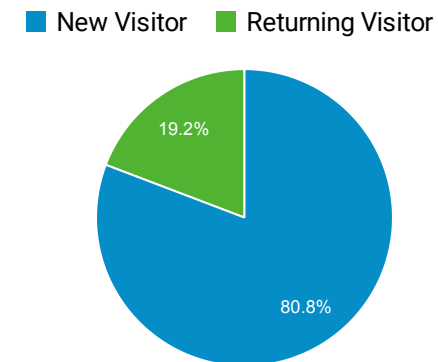

Sessions by Shared URL

Shared URL	Sessions
www.cbp.govwww.cbp.gov/	2,094
www.cbp.govwww.cbp.gov/careers/apply-now	1,871
www.cbp.govwww.cbp.gov/travel/international-visitors/i-94	1,049
www.cbp.govwww.cbp.gov/document/bulletins/six-month-club-update	1,041
www.cbp.govwww.cbp.gov/newsroom/national-media-release/cbp-announces-addition-i-94-features-cbp-one-mobile-app	958
www.cbp.govwww.cbp.gov/travel/us-citizens/know-before-you-go/prohibited-and-restricted-items	888
www.cbp.govwww.cbp.gov/travel/trusted-traveler-programs/global-entry	650
www.cbp.govwww.cbp.gov/careers	538
www.cbp.govwww.cbp.gov/newsroom/local-media-release/attention-holiday-shoppers-cbp-just-seized-over-30-million-worth-fake	530
www.cbp.govwww.cbp.gov/newsroom/national-media-release/cbp-selected-homeland-security-todays-person-year	473

Top Internal Searches by Search Term

Search Term	Total Unique Searches
global entry	3,166
renew global entry for us citizens	2,209
global entry renewal	1,574
login	1,285
log in	1,187
esta	1,137
i94	955
i-94	917
senti	750
l-94	728

Top External Searches (Google - as reported)

Keyword	Sessions
(not set)	21,028
global entry	476
global entry application	129
cbp	99
cbp.gov	95
senti	74
글로벌엔트리	49
us customs and border protection	42
CBP	36
nexus	35

New vs. Returned Visitors