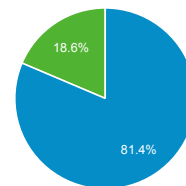

Top Internal Searches by Search Term

Search Term	Total Unique Searches
global entry	3,017
renew global entry for us citizens	3,012
global entry renewal	1,883
login	1,288
log in	1,175
renewal	1,175
sentri	750
l-94	678
i-94	664
i94	659

New vs. Returned Visitors

New Visitor Returning Visitor