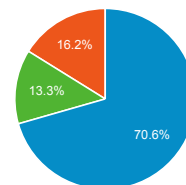

Avg. Visits per Visitor

1 2 Other