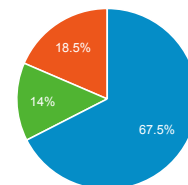

Top Internal Searches by Search Term

Search Term	Total Unique Searches
global entry	2,880
renewal of global entry for us citizens	2,306
global entry application	1,900
global entry application status	1,860
login for global pass	1,775
login	1,638
log in	1,366
esta	1,311
log in global pass	1,062
renew global entry for us citizens	849

Top External Searches (Google - as reported)

Keyword	Sessions
(not set)	20,315

New vs. Returned Visitors

■ New Visitor ■ Returning Visitor

Avg. Visits per Visitor

■ 1 ■ 2 ■ Other

global entry	10,834
global entry login	3,649
amazon	3,293
global entry application	2,811
nexus	1,277
cbp.gov	1,183
senti	930
cbp	805
trusted traveler program	740