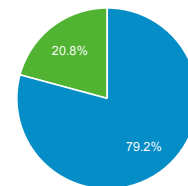

Full Referrer	Sessions
google	1,745,419
bing	126,593
yahoo	37,961
duckduckgo	14,013
baidu	6,334
ecosia.org	1,903
ask	1,254
naver	449
yandex	112
so.com	75

Sessions by Shared URL

Shared URL	Sessions
www.cbp.govwww.cbp.gov/newsroom/stats/sw-border-migration	3,599
www.cbp.govwww.cbp.gov/	2,169
www.cbp.govwww.cbp.gov/travel/trusted-traveler-programs/global-entry	1,757
www.cbp.govwww.cbp.gov/newsroom/national-media-release/cbp-issues-detention-orders-against-companies-suspected-using-forced	1,584
www.cbp.govwww.cbp.gov/travel/us-citizens/know-before-you-go/prohibited-and-restricted-items	1,075
www.cbp.govwww.cbp.gov/travel/international-visitors/i-94	625
www.cbp.govwww.cbp.gov/newsroom/speeches-and-statements/statement-arrest-uk-citizens-illegally-entering-us-lynden	621
www.cbp.govwww.cbp.gov/travel/international-visitors/agricultural-items	561
www.cbp.govwww.cbp.gov/travel/trusted-traveler-programs/sentri/how-apply-sentri	485
www.cbp.govwww.cbp.gov/travel/trusted-traveler-programs/global-entry/how-apply	381

Top Internal Searches by Search Term

Search Term	Total Unique Searches
global entry	2,880
renewal of global entry for us citizens	2,306
global entry application	1,900
global entry application status	1,860
login for global pass	1,775
login	1,638
log in	1,366
esta	1,311
log in global pass	1,062
renew global entry for us citizens	849

Top External Searches (Google - as reported)

Keyword	Sessions
(not set)	20,315

New vs. Returned Visitors

■ New Visitor ■ Returning Visitor

Avg. Visits per Visitor

■ 1 ■ 2 ■ Other

global entry	10,834
global entry login	3,649
amazon	3,293
global entry application	2,811
nexus	1,277
cbp.gov	1,183
senti	930
cbp	805
trusted traveler program	740