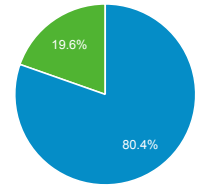

Top Internal Searches by Search Term

Search Term	Total Unique Searches
i-94	808
global entry	805
i94	723
renewal global entry for us citizens	579
I-94	511
covid 19	490
login for global pass status	362
sentri	340
usmca	338
I94	335

Top External Searches (Google - as reported)

Keyword	Sessions

New vs. Returned Visitors

■ New Visitor ■ Returning Visitor