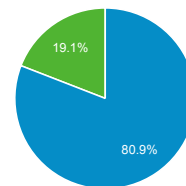

Top Internal Searches by Search Term

Search Term	Total Unique Searches
usmca	1,003
global entry	995
usmca certificate of origin form	977
renewal global entry for us citizens	785
i-94	702
i94	646
usmca form	569
login for global pass status	542
global entry appointments	521
I-94	495

New vs. Returned Visitors

■ New Visitor ■ Returning Visitor