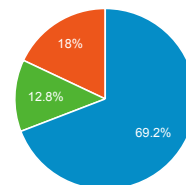

Avg. Visits per Visitor

■ 1 ■ 2 ■ Other