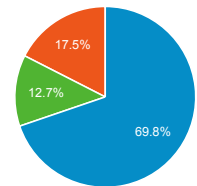

Avg. Visits per Visitor

■ 1 ■ 2 ■ Other