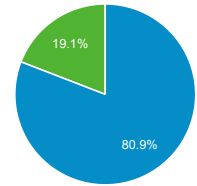

Top Internal Searches by Search Term

Search Term	Total Unique Searches
global entry	833
renewal global entry for us citizens	697
i-94	668
renew global entry for us citizens	621
i94	560
login for global pass status	539
usmca certificate of origin form	507
covid 19 updates	468
global entry renewal - us citizen	463
login	459

New vs. Returned Visitors

■ New Visitor ■ Returning Visitor