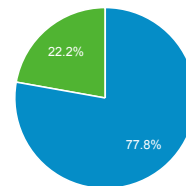

Web Search Metrics-CBP.gov

Nov 1, 2018 - Nov 30, 2018

All Users
100.00% Sessions

Visits to CBP.gov

3,416,342

% of Total: 100.00% (3,416,342)

Total Internal Searches

185,187

% of Total: 100.00% (185,187)

Total External Searches (Google)

1,612,873

% of Total: 47.21% (3,416,342)

Organic Search Traffic

Full Referrer	Sessions
google	1,437,842
bing	127,097
yahoo	37,137
baidu	6,262
ask	1,716
so.com	540
naver	360
yandex	166
daum	62
google images	28

Top Internal Searches by Search Term

Search Term	Total Unique Searches
global entry	2,951
renewal global entry for us citizens	2,918
login	2,499
log in	1,821
global entry application for us citizen	1,687
esta	1,446
global entry renewal for us citizens	1,296
logIn	1,207
global entry application status	1,189
how to renew my global entry us citizen	1,137

Top External Searches (Google - as reported)

Keyword	Sessions
global entry	12,362
(not set)	6,337
global entry application	3,524
global entry login	2,690
trusted traveler program	2,483
cbp.gov	1,615
nexus	1,407
cbp	1,225
us customs and border protection	1,116
esta	772

New vs. Returned Visitors

■ New Visitor ■ Returning Visitor