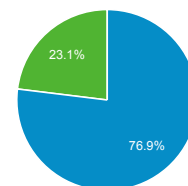

Web Search Metrics-CBP.gov

Oct 1, 2018 - Oct 31, 2018

All Users
100.00% Sessions

Visits to CBP.gov

3,391,873
% of Total: 100.00% (3,391,873)

Total Internal Searches

186,298
% of Total: 100.00% (186,298)

Total External Searches (Google)

1,686,307
% of Total: 49.72% (3,391,873)

Organic Search Traffic

Full Referrer	Sessions
google	1,491,269
bing	142,776
yahoo	41,071
baidu	7,412
ask	1,742
naver	597
so.com	487
yandex	178
google images	69
seznam	48

Top Internal Searches by Search Term

Search Term	Total Unique Searches
renewal global entry for us citizens	2,757
global entry	2,739
login	2,702
esta	1,988
log in	1,958
global entry application for us citizen	1,793
how to renew my global entry us citizen	1,323
logIn	1,260
global entry application status	805
global entry renewal for us citizens	805

Top External Searches (Google - as reported)

Keyword	Sessions
global entry	14,609
(not set)	6,718
global entry application	3,977
global entry login	3,356
trusted traveler program	2,622
cbp.gov	1,623
nexus	1,361
cbp	1,309
us customs and border protection	1,290
esta	1,002

New vs. Returned Visitors

■ New Visitor ■ Returning Visitor