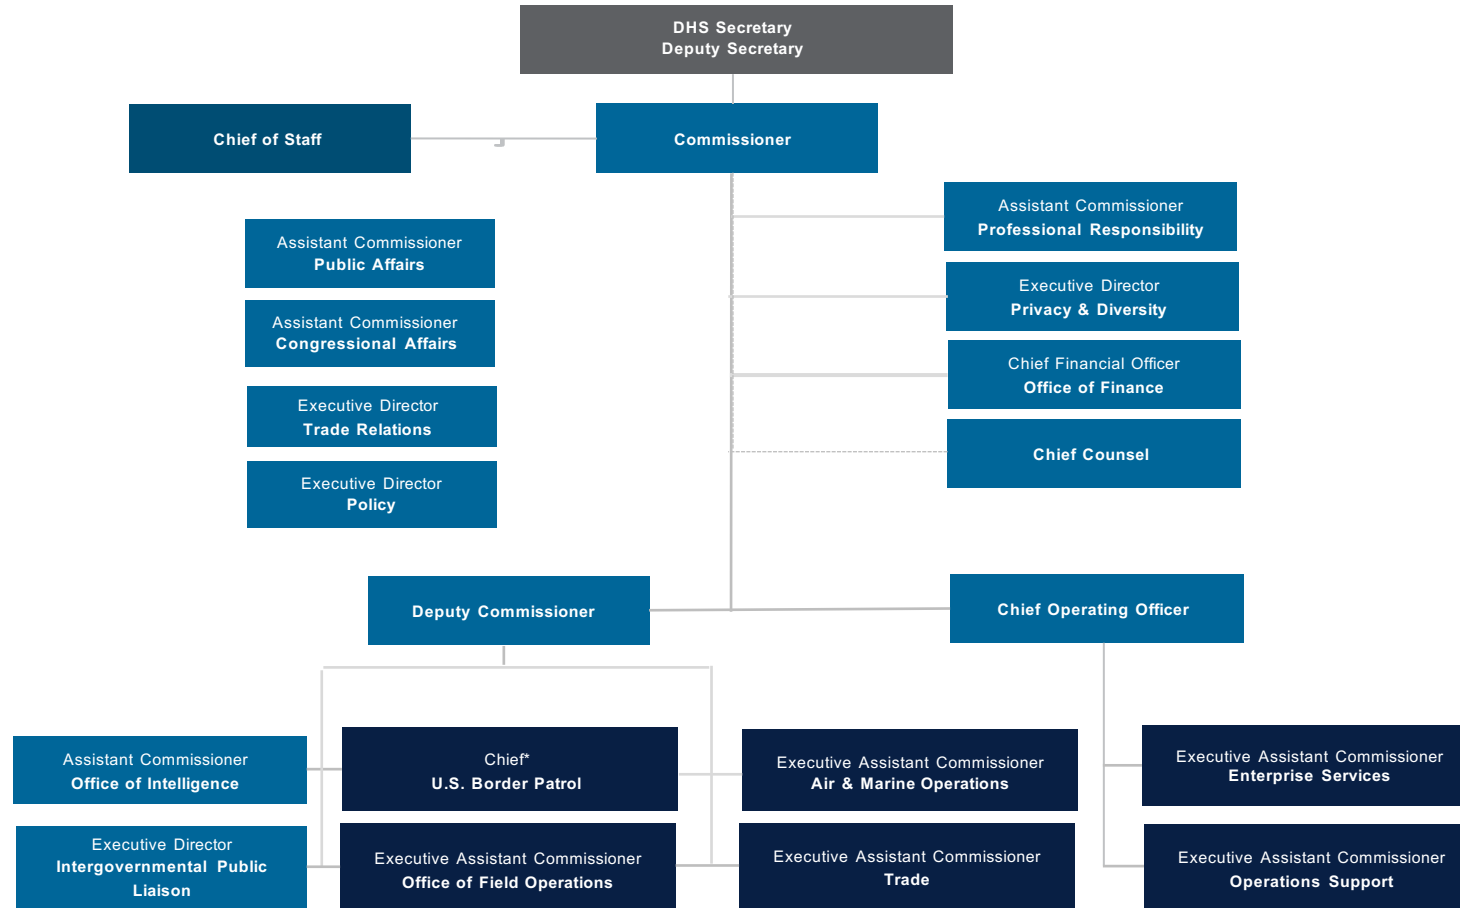

U.S. Customs and Border Protection (CBP) Organizational Structure

**Chief of USBP has rank of Executive Assistant Commissioner*